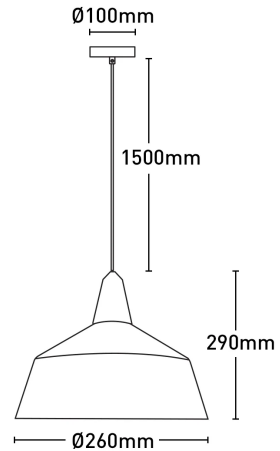

### Key Features:

- Painted matt metalware
- Natural timber top
- Fabric cord and canopy

<b>Globe Included</b>	No
<b>Globe Type</b>	E27
<b>Material</b>	Metal
<b>Wattage</b>	25W

### Dimensions